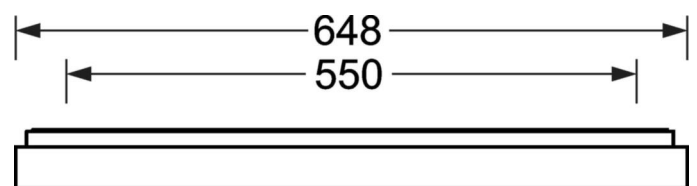

Wall and ceiling light - Micro-prismatic diffuser - direct distribution

Sheet steel enclosure with powder-coated rectangular cross-section, integrated wall mounting plate for easy and quick installation; Housing colour silver grey/white aluminium RAL 9006; Micro prism pane in "multilayer" technology, Light distribution direct distribution by means of Micro-prismatic diffuser of PMMA, à microparalume individuel noir, composante lumineuse indirecte homogène par diffuseur opalin en PMMA. Suitable for VDU workstations,  $65^\circ < 3000 \text{ cd/m}^2$  omnidirectional glare reduction in accordance with current DIN-EN 12464-1 standard, UGR (4H/8H) 18.4. Easy to install connection, directly to the top of the luminaire with a terminal cover cap; the ETM levels can be easily set from the top of the luminaire. Electrical connection via 5-pole connection terminal with plug-in contacts..

**LIGHTING TECHNOLOGY**

Placement	LED, Colour rendering/Light colour CRI $\geq 80$ / 3000K
Colour tolerance (MacAdam)	3SDCM
Photobiological safety (Luminaire)	RG0
Nominal luminous flux/switching steps	2400lm/20W, 2100lm/17W, 1800lm/14W, 1400lm/11W
LED service life	100000h L80/B10 (Tq 25°C), 50000h L90/B50 (Tq 25°C)
Luminaire luminous efficiency	128lm/W-122lm/W
UGR lat./long.	18.2 / 18.4 (20W)

**MECHANICS**

Housing colour	silver grey/white aluminium RAL 9006
Dimensions (LxWxDxH)	648mm x 354mm x 55mm
Weight (net)	3.6kg
Cable entry KE (X/Y)	0mm/0mm
Type of installation	Wall mounting, Ceiling-mounted single installation

## Dimensions

---

L	648 mm	Length
B	354 mm	Width
H	55 mm	Height
A1	550 mm	Mounting distance single mounting
A4	60 mm	Mounting distance (width)
X	0 mm	Distance cable infeed to the center of the luminaire on the X-axis
Y	0 mm	Distance cable infeed to the center of the luminaire on the Y-axis