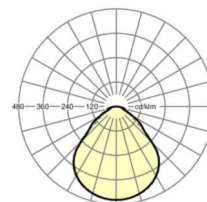

CHARACTERISTICS

Order number	65756014175
EAN number	4020863495542
Commodity code	94051190
Certification mark	IP 20, Protection class I, $\gamma 65^\circ < 3000 \text{ cd/m}^2$, ENEC10 VDE, F, Indoor, CE
Impact resistance (IK rating)	IK03
Ambient temperatur	ta 25°C
Warranty period	5 years
State funding programs	BEG - Federal funding for efficient buildings (valid only for Germany)

ELECTRICAL ENGINEERING

Controller	Electronic multi-lumen driver, 4-steps (1 pcs.)
System output	20W-11W
Mains voltage	230V/50Hz
Circuit breakers (inrush current)	45 pieces/B10, 73 pieces/B16, 71 pieces/C10, 113 pieces/C16
Energy efficiency class/light source	C

LIGHTING TECHNOLOGY

Placement	LED, Colour rendering/Light colour CRI ≥ 80 / 3000K
Colour tolerance (MacAdam)	3SDCM
Photobiological safety (Luminaire)	RG0
Nominal luminous flux/switching steps	2400lm/20W, 2100lm/17W, 1800lm/14W, 1400lm/11W
LED service life	100000h L80/B10 (Tq 25°C), 50000h L90/B50 (Tq 25°C)
Luminaire luminous efficiency	128lm/W-122lm/W
UGR lat./long.	18.2 / 18.4 (20W)

MECHANICS

Housing colour	silver grey/white aluminium RAL 9006
Dimensions (LxWxDxH)	648mm x 354mm x 55mm
Weight (net)	3.6kg
Cable entry KE (X/Y)	0mm/0mm
Type of installation	Wall mounting, Ceiling-mounted single installation

DEEP-LINK

<https://www.regiolum.de/en/article/65756014175>