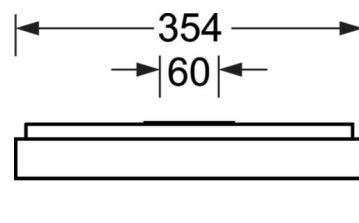

**LIGHTING TECHNOLOGY**

Placement	LED, Colour rendering/Light colour CRI $\geq 80$ / 3000K
Colour tolerance (MacAdam)	3SDCM
Photobiological safety (Luminaire)	RG0
Nominal luminous flux/switching steps	2400lm/20W, 2100lm/17W, 1800lm/14W, 1400lm/11W
LED service life	100000h L80/B10 (Tq 25°C), 50000h L90/B50 (Tq 25°C)
Luminaire luminous efficiency	128lm/W-122lm/W
UGR lat./long.	18.2 / 18.4 (20W)

**MECHANICS**

Housing colour	silver grey/white aluminium RAL 9006
Dimensions (LxWxDxH)	648mm x 354mm x 55mm
Weight (net)	3.6kg
Cable entry KE (X/Y)	0mm/0mm
Type of installation	Wall mounting, Ceiling-mounted single installation

**DEEP-LINK**
<https://www.regiolum.de/en/article/65756014175>

Reference	LED 2400lm/20W 830
$\eta_{LB}$	100 %
$\Phi_{\downarrow/\uparrow}$	100 % / 0 %
UGR lat./long.	18.2 / 18.4
VDU	$65^\circ < 3000 \text{ cd/m}^2$

## Dimensions

---

L	648 mm	Length
B	354 mm	Width
H	55 mm	Height
A1	550 mm	Mounting distance single mounting
A4	60 mm	Mounting distance (width)
X	0 mm	Distance cable infeed to the center of the luminaire on the X-axis
Y	0 mm	Distance cable infeed to the center of the luminaire on the Y-axis